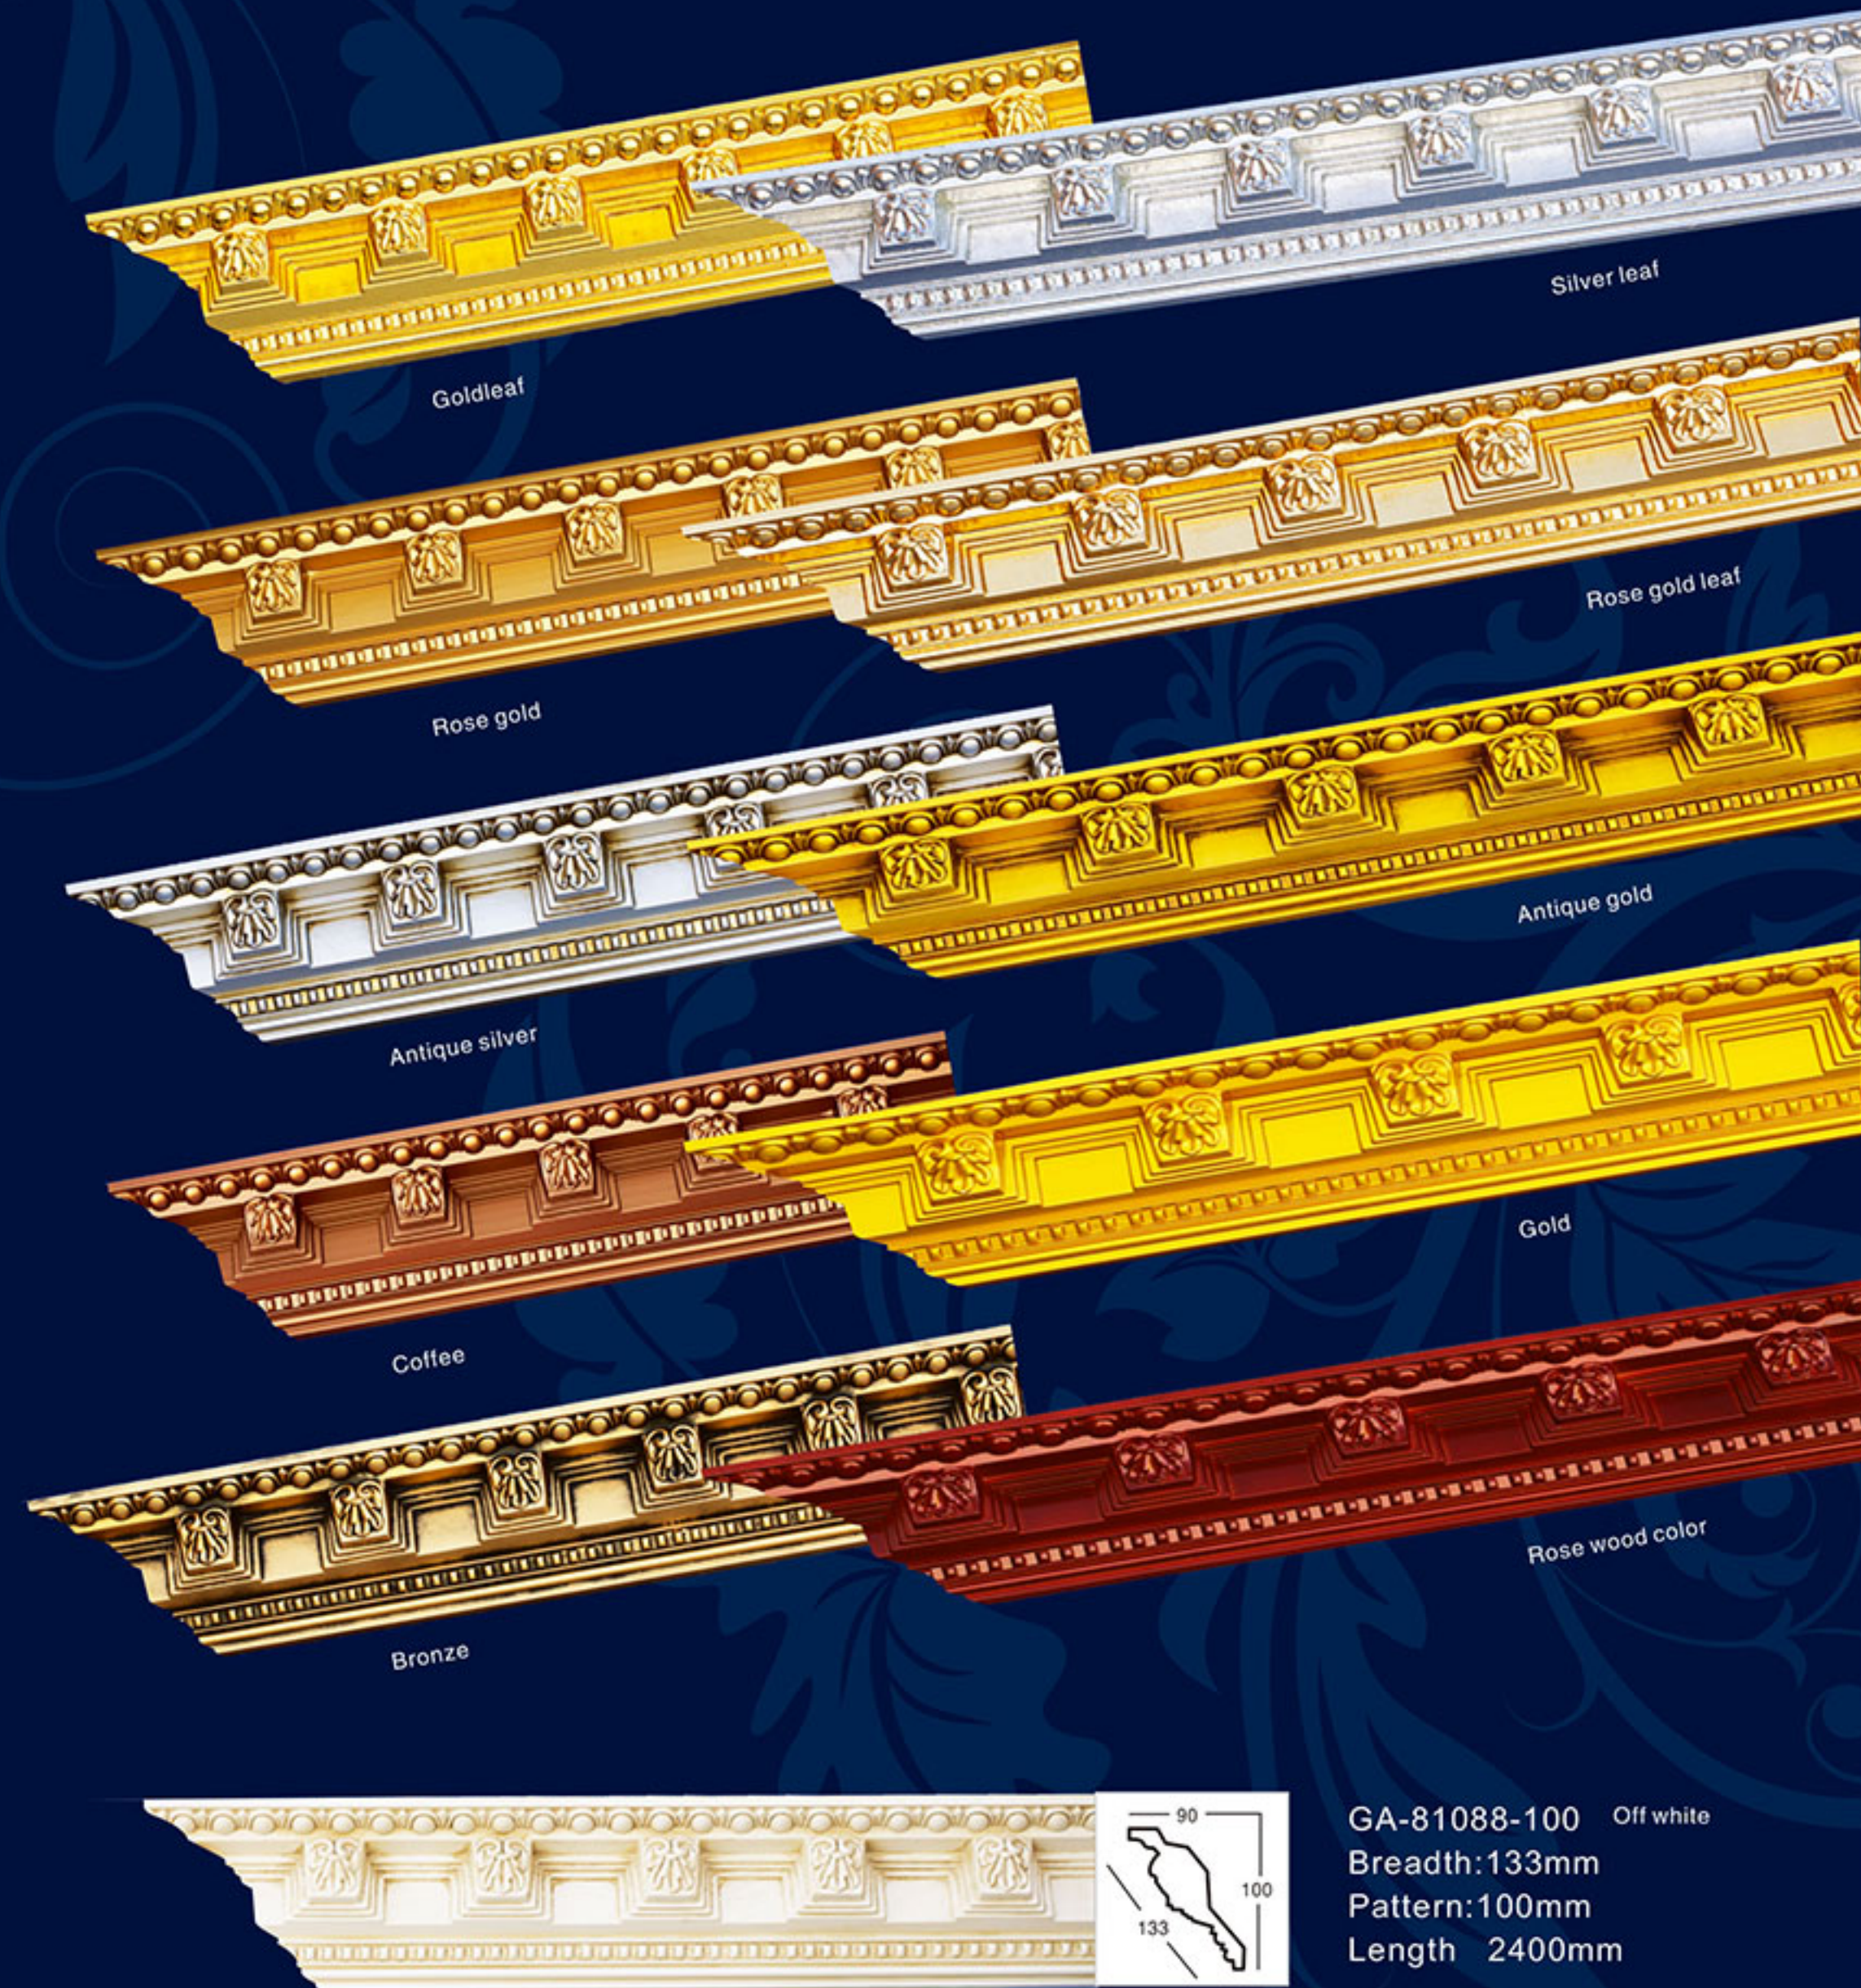

Colored product examples

Colored product examples