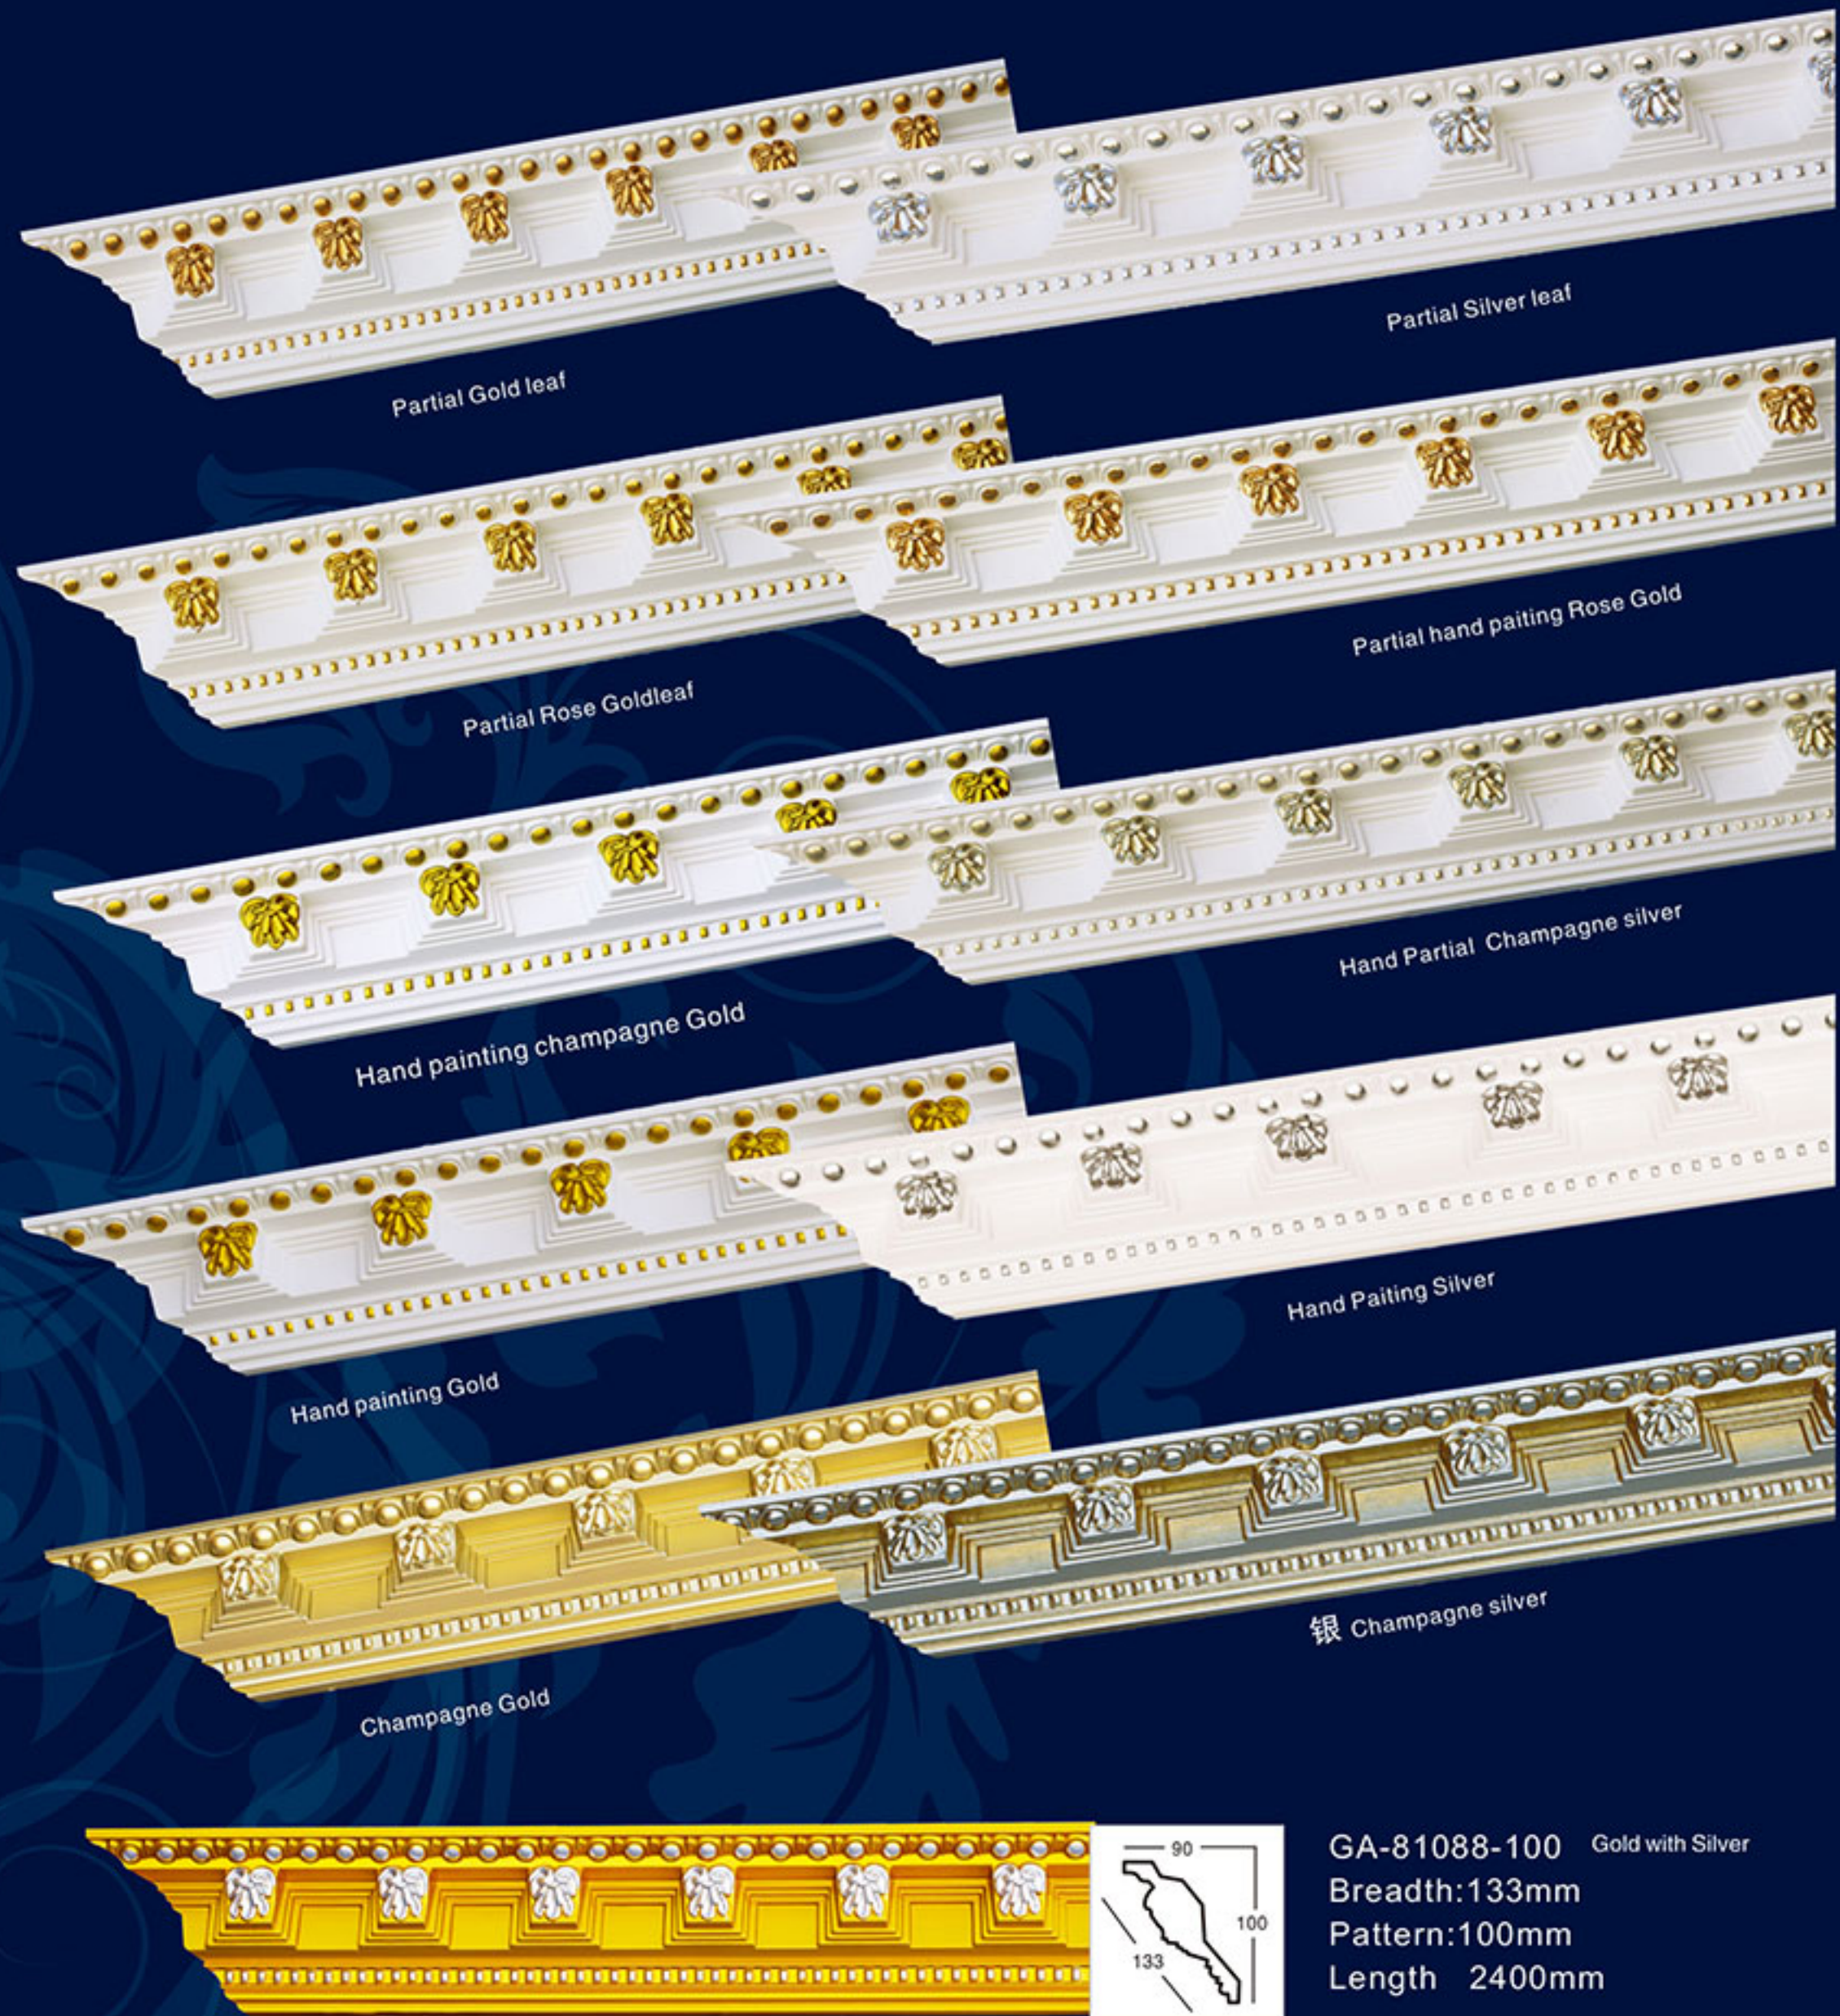

Colored product examples

Colored product examples