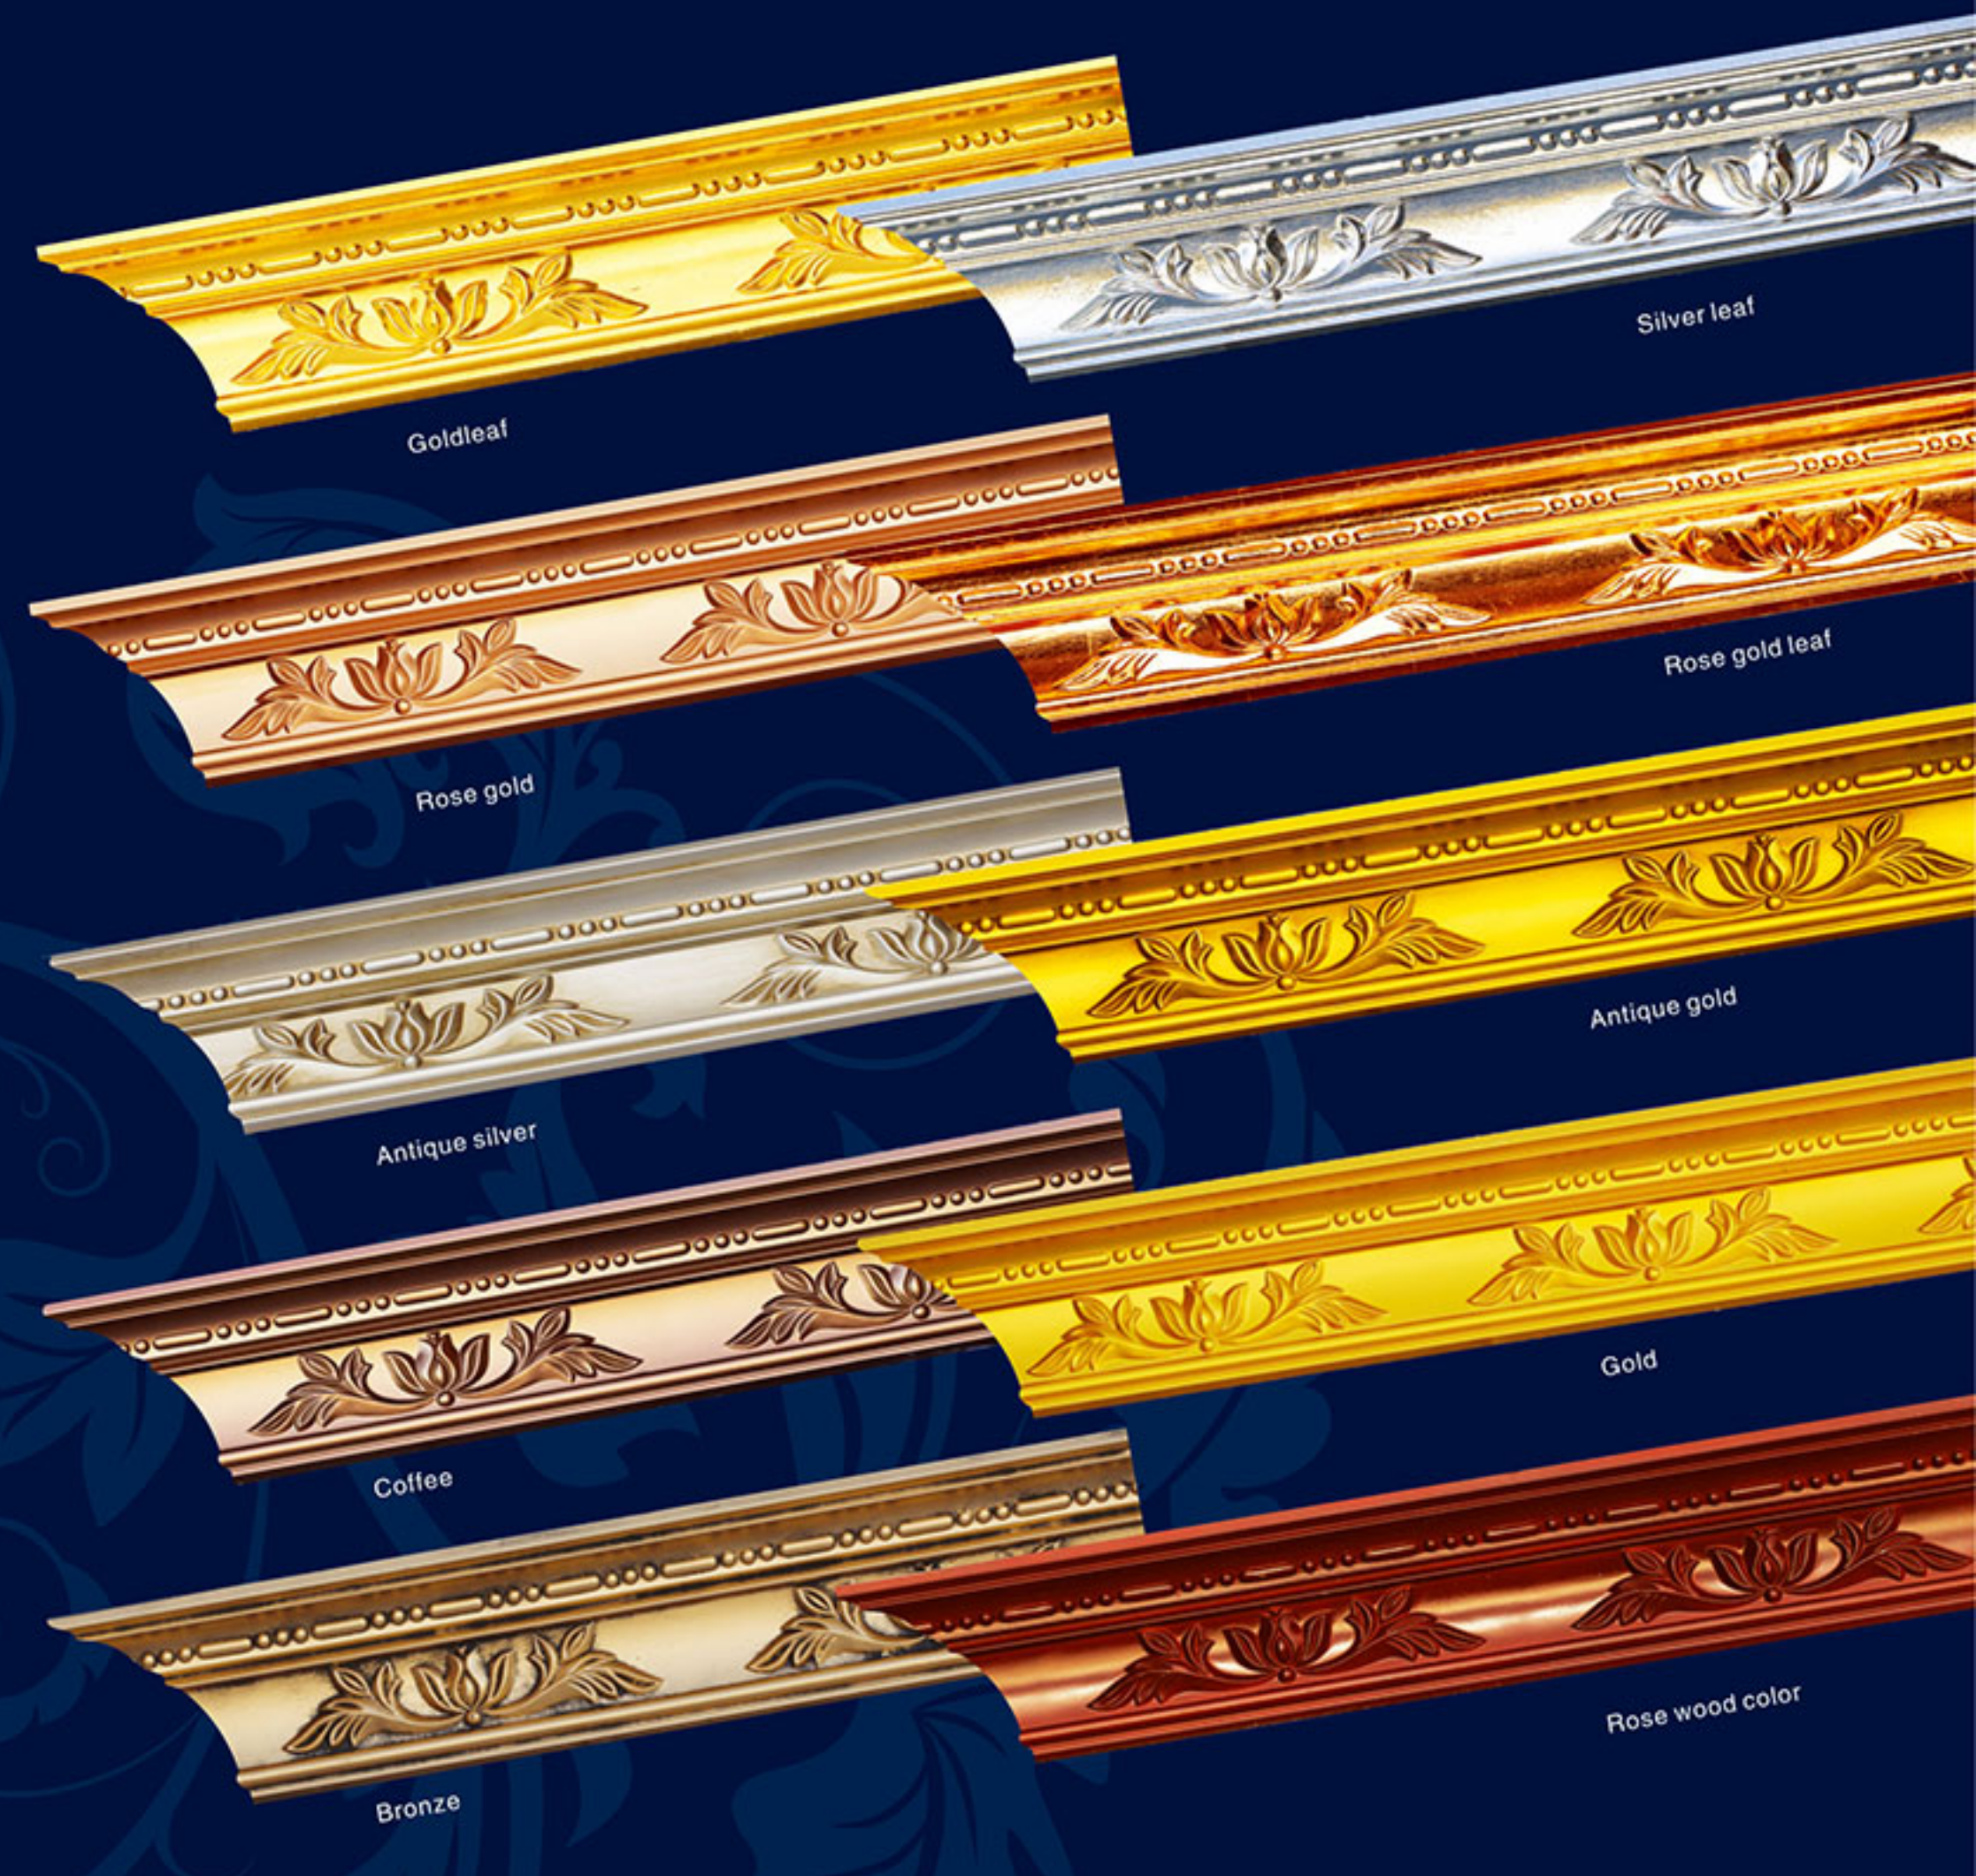

## Colored product examples

## Colored product examples

GA-81039-80 Gold with Silver  
 Breadth:114mm  
 Pattern:200mm  
 Length 2400mm

GA-81039-80 Off white  
 Breadth:114mm  
 Pattern:200mm  
 Length 2400mm